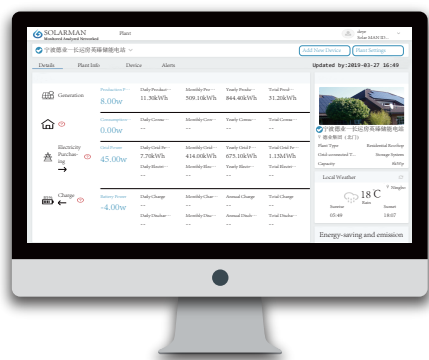

Smart PV Management Platform

Deye residential monitoring solution takes great care to ensure that your PV system is in excellent operation throughout its entire life-cycle. This monitoring solution offer you details information of your power generating plant including Today energy, Monthly energy, yearly energy, total energy etc, through wireless communication with your router to the internet by a smart wifi plug. User can easily access to the monitoring page via PC web or phone APP.

Maximum your energy output while minimizing your costs. Scan the QR code to build your power station !

Stock Code: 605117.SH

Efficiency

- Open station supports one-click installation and registration;
- Problem support one-click dispatch and navigation.